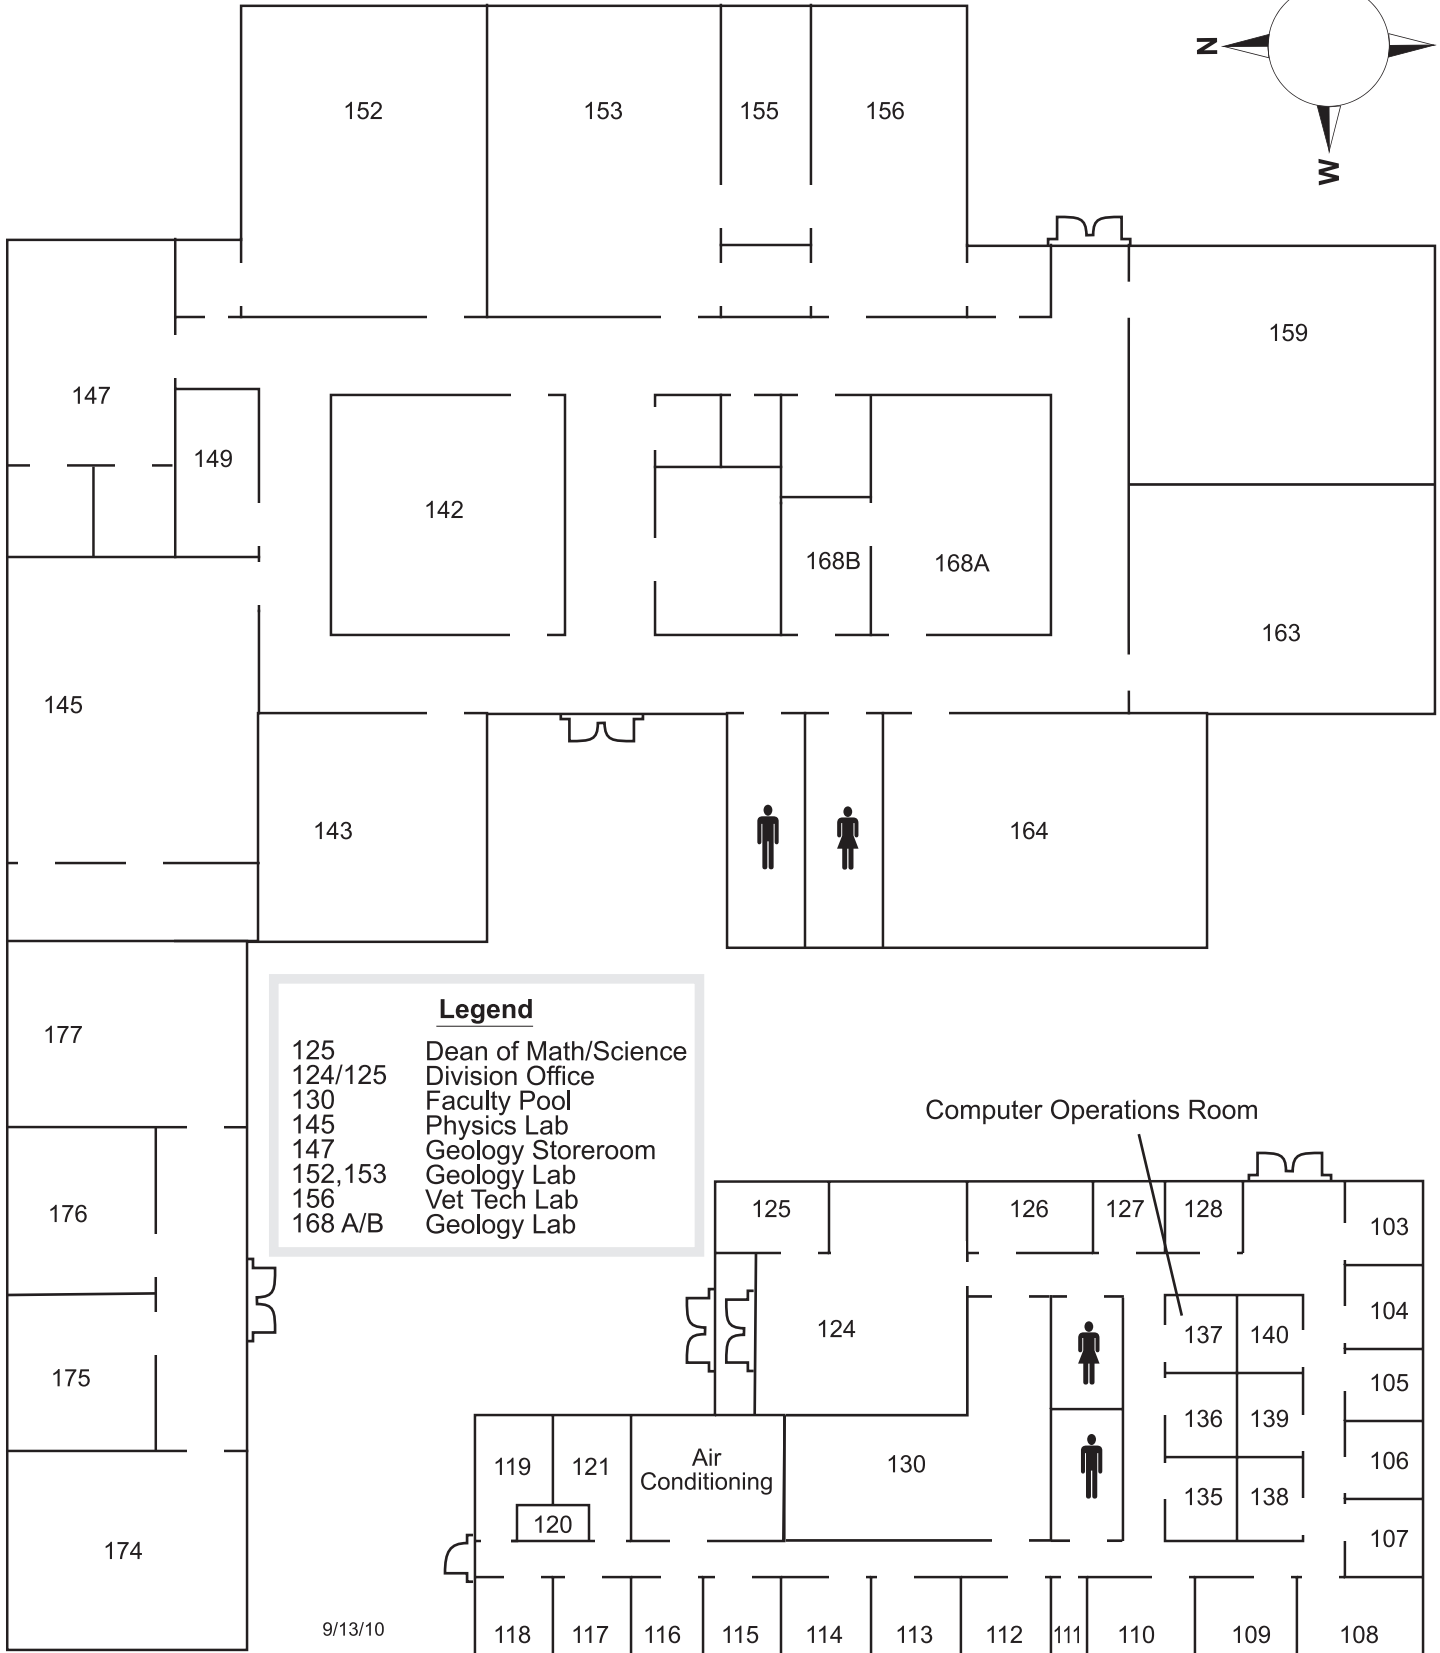

Abell - Hanger Science-Faculty Building

Legend	
125	Dean of Math/Science
124/125	Division Office
130	Faculty Pool
145	Physics Lab
147	Geology Storeroom
152, 153	Geology Lab
156	Vet Tech Lab
168 A/B	Geology Lab

Computer Operations Room

9/13/10